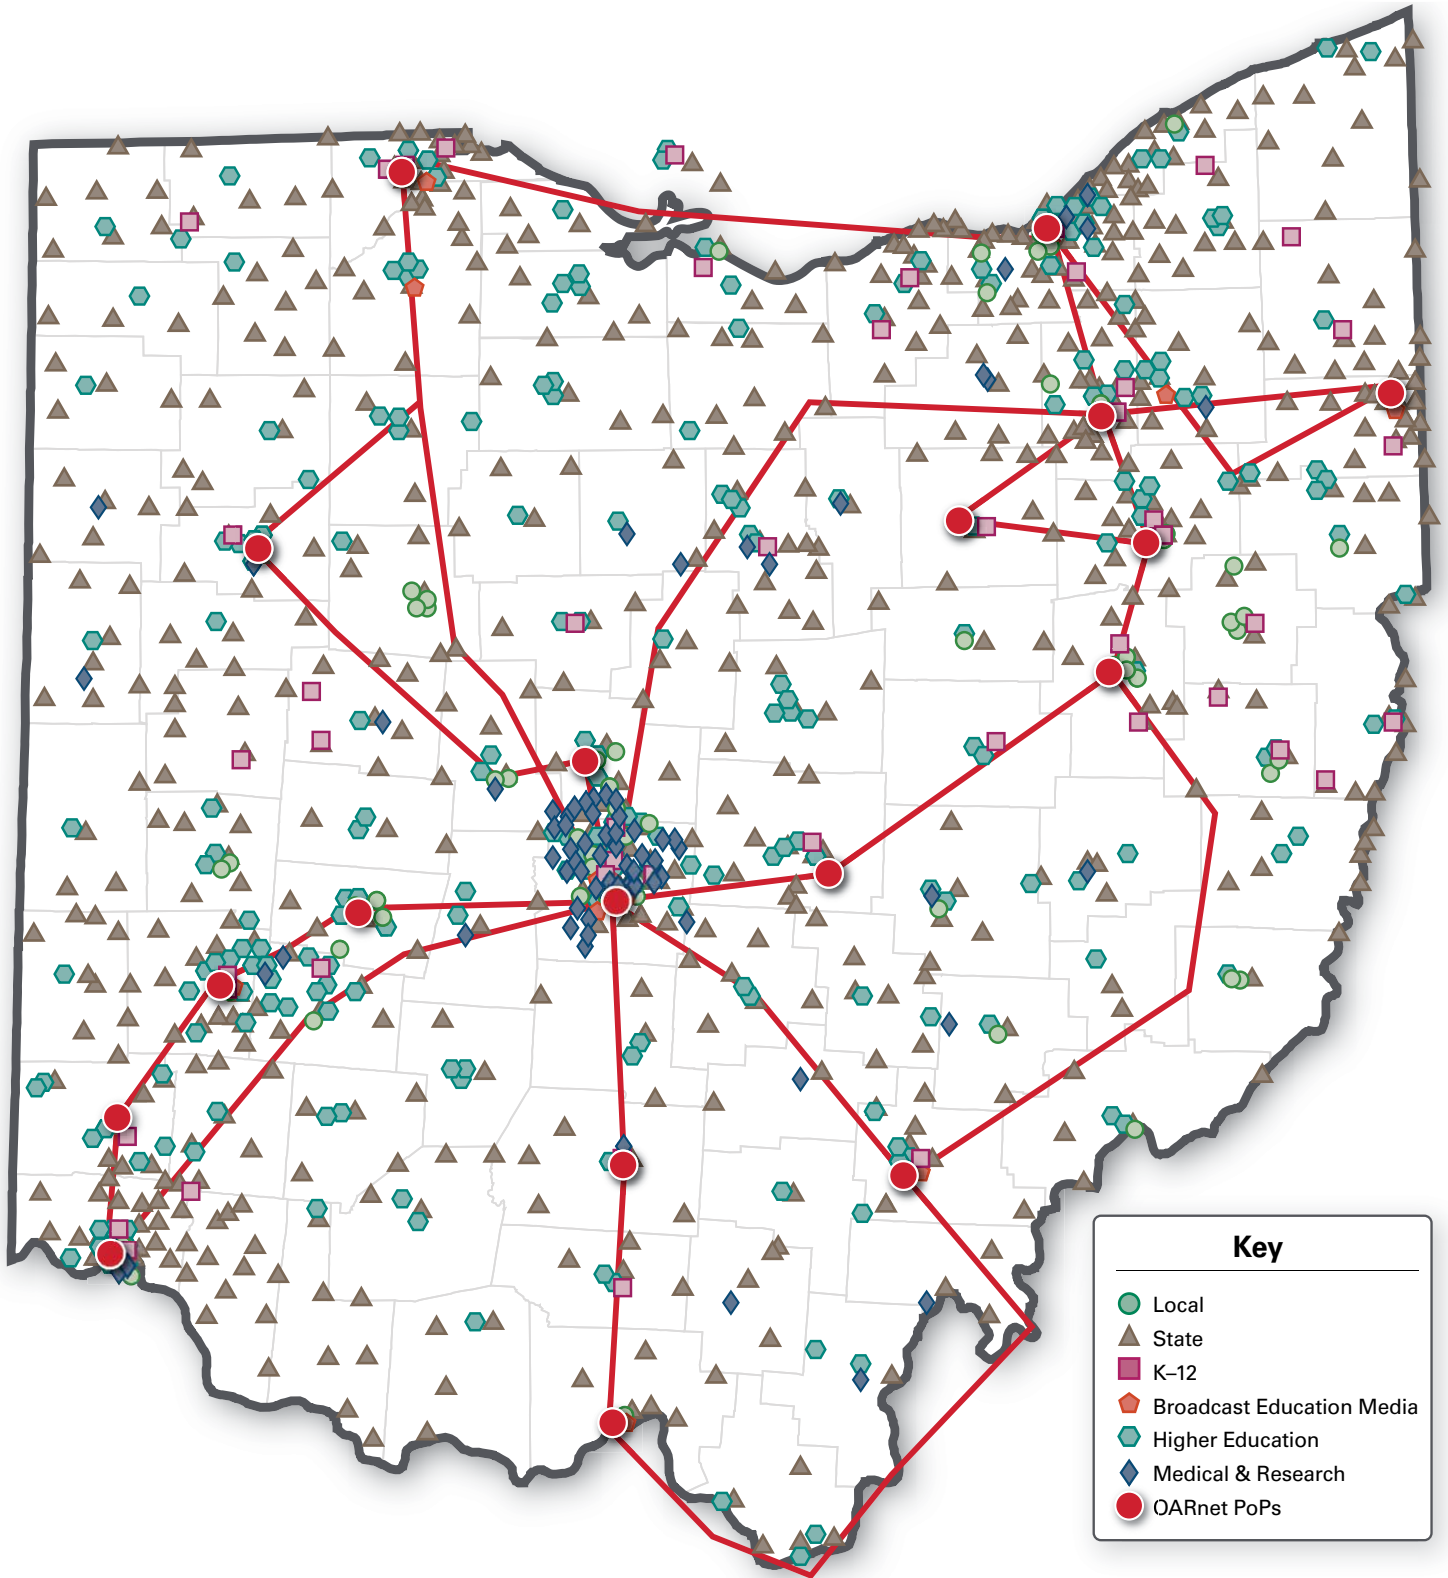

Backbone & Connected Clients

OARnet

An OH·TECH Consortium Member

1224 Kinnear Road | Columbus, OH 43212
614-292-9191 | oar.net